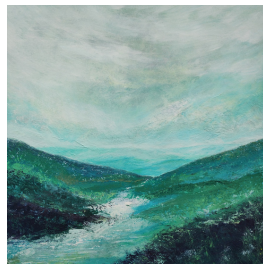

Find paintings of places that feel familiar yet unknown to you, evoking a sense of calm.

These artworks are produced purely intuitively which means they were created purely from emotion and instinct with no pre determined layouts in mind.

While painting, Hannah reflects on experiences of being out in nature making it somewhat a therapeutic process as nature is where this artist often finds peace of mind.

Acrylic on 250gsm
400 x 400mm

Remember £350