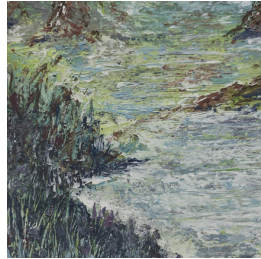

While painting, Hannah reflects on experiences of being out in nature making it somewhat a therapeutic process as nature is where this artist often finds peace of mind.

Acrylic on 250gsm
400 x 400mm

Remember £350

There £350

Acrylic on Canvas
200 x 200mm

Water's Edge
£150

Acrylic on 250gsm
180 x 180mm

Rise
£120

Acrylic on 250gsm
180 x 180mm

Surface
£120

Acrylic on 250gsm
180 x 180mm

Move
£120

Acrylic on Canvas
200 x 200mm

Serene
£150

Acrylic on 250gsm
180 x 180mm

Hotting Up
£120

Acrylic on 250gsm
180 x 180mm

Imagine
£120

Acrylic on 250gsm
180 x 180mm