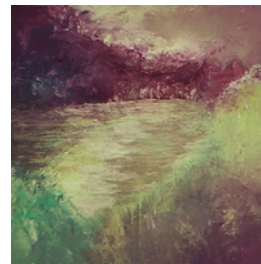

While painting, Hannah reflects on experiences of being out in nature making it somewhat a therapeutic process as nature is where this artist often finds peace of mind.

Acrylic on 250gsm
400 x 400mm

Remember £350

There £350

Acrylic on Canvas
200 x 200mm

Water's Edge
£150

Acrylic on 250gsm
180 x 180mm

Rise
£120

Acrylic on 250gsm
180 x 180mm

Surface
£120

Acrylic on 250gsm
180 x 180mm

Move
£120

Acrylic on Canvas
200 x 200mm

Serene
£150

Acrylic on 250gsm
180 x 180mm

Hotting Up
£120

Acrylic on 250gsm
180 x 180mm

Imagine
£120

Acrylic on 250gsm
180 x 180mm