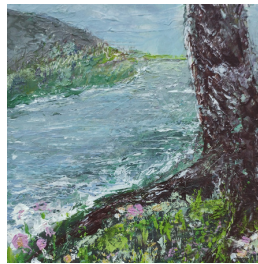

Find paintings of places that feel familiar yet unknown to you, evoking a sense of calm.

These artworks are produced purely intuitively which means they were created purely from emotion and instinct with no pre determined layouts in mind.

While painting, Hannah reflects on experiences of being out in nature making it somewhat a therapeutic process as nature is where this artist often finds peace of mind.

Acrylic on 250gsm
400 x 400mm

Remember £350

Move
£120

Acrylic on Canvas
200 x 200mm

Serene
£150

Acrylic on 250gsm
180 x 180mm

Hotting Up
£120

Acrylic on 250gsm
180 x 180mm

Imagine
£120

Acrylic on 250gsm
180 x 180mm