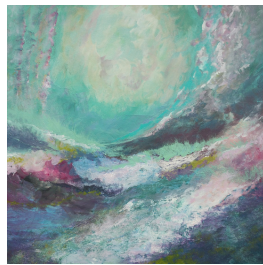

Find paintings of places that feel familiar yet unknown to you, evoking a sense of calm.

These artworks are produced purely intuitively which means they were created purely from emotion and instinct with no pre determined layouts in mind.

While painting, Hannah reflects on experiences of being out in nature making it somewhat a therapeutic process as nature is where this artist often finds peace of mind.

Acrylic on 250gsm
400 x 400mm

Remember £350

Beyond £350

Nurture £350

On the Edge £350

Mystery £350

Acrylic on 250gsm
400 x 400mm

Find £350

Intuition £350

Here £350