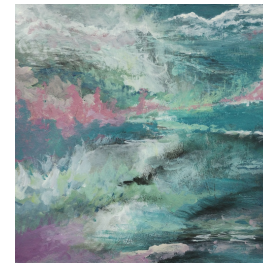

Enquiries: hannah@hannahsmithstudioworks.co.uk

www.hannahsmithstudioworks.co.uk

Acrylic on 250gsm
270 x 270mm

In the Dark £180

Calming Surge £180

Fresh £210

Flow £180

In The Depths £180

Find paintings of places that feel familiar yet unknown to you, evoking a sense of calm.

These artworks are produced purely intuitively which means they were created purely from emotion and instinct with no pre determined layouts in mind.

While painting, Hannah reflects on experiences of being out in nature making it somewhat a therapeutic process as nature is where this artist often finds peace of mind.

Acrylic on 250gsm
400 x 400mm

Remember £350